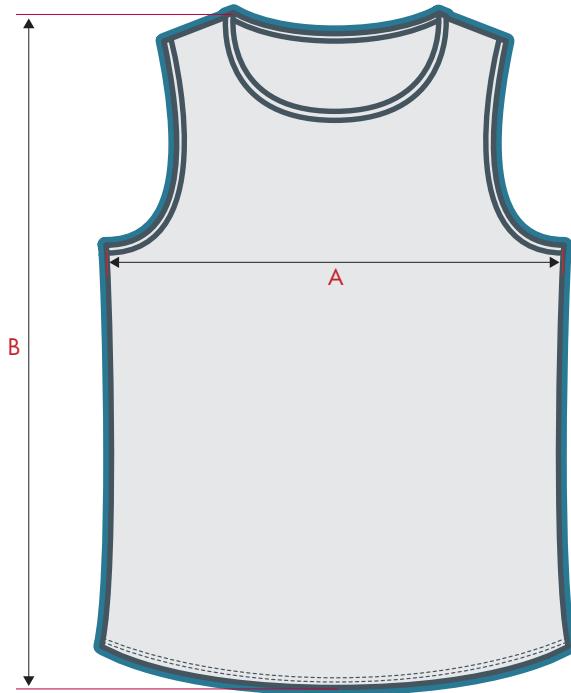

RUNNING VEST - MALE - POLYESTER - CREW NECK

FRONT

BACK

SIZE CHART

Measurement (cm)	XXS	XS	S	M	L	XL	XXL	XXXL
A Chest	43	46	49	52	55	58	61	64
B Front Length	66.5	68	69.5	71	72.5	74	75.5	77
C Back Length	68.5	70	71.5	73	74.5	76	77.5	79