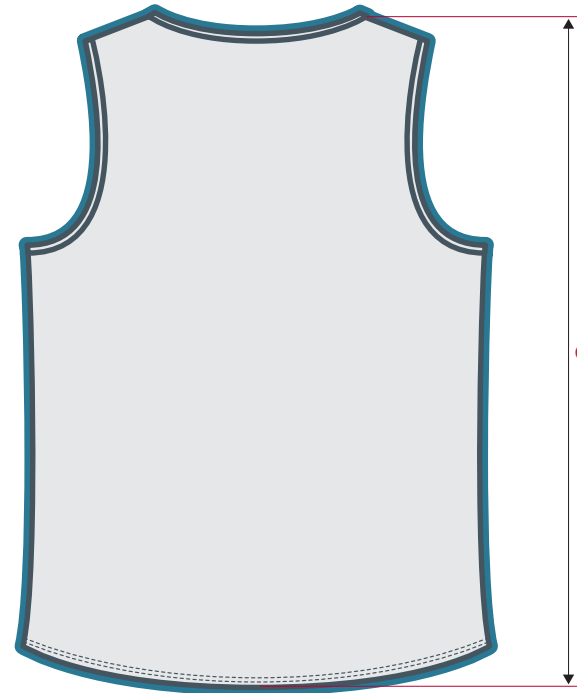

RUNNING VEST - MALE - POLYESTER - CREW NECK

FRONT

BACK

SIZE CHART

Measurement (cm)	XXS	XS	S	M	L	XL	XXL	XXXL
A Chest	43	46	49	52	55	58	61	64
B Front Length	66.5	68	69.5	71	72.5	74	75.5	77
C Back Length	68.5	70	71.5	73	74.5	76	77.5	79